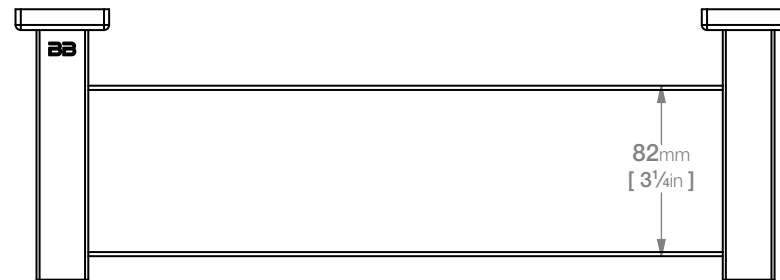

# 8525 GLASS SHELF 330mm(13in)

Original UX Fischer® Wall Plug supplied, phased in from June 2015.

Dimensions given are in **mm** and [**inches**].  
Bathroom Butler® reserves the right to alter and/or remove designs from time to time without prior notice.  
This drawing is to be used for reference purposes only. E &O.E.