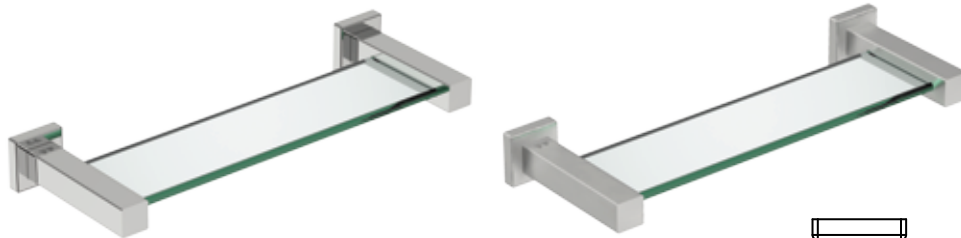

# 8525 GLASS SHELF 330mm(13in)

## 8500 Series Premium Collection

Wall Fixings Supplied:  
**Masonry**

**Code:** 8525POLS  
**Finish:** Polished  
GRADE 304 Stainless Steel

**Code:** 8525BRSH  
**Finish:** Brushed  
GRADE 304 Stainless Steel

Original UX Fischer® Wall Plug supplied, phased in from June 2015.

Dimensions given are in **mm** and [**inches**].  
Bathroom Butler® reserves the right to alter and/or remove designs from time to time without prior notice.  
This drawing is to be used for reference purposes only. E &O.E.