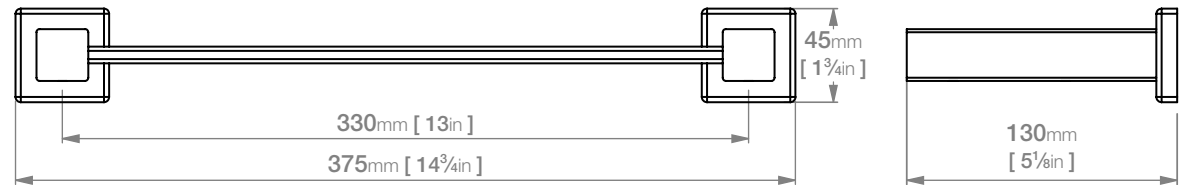

## 8500 Series Premium Collection

Wall Fixings Supplied:  
**Masonry**

**Code:** 8525POLS  
**Finish:** Polished  
GRADE 304 Stainless Steel

**Code:** 8525BRSH  
**Finish:** Brushed  
GRADE 304 Stainless Steel

Original UX Fischer® Wall Plug supplied, phased in from June 2015.

Dimensions given are in **mm** and [**inches**].  
Bathroom Butler® reserves the right to alter and/or remove designs from time to time without prior notice.  
This drawing is to be used for reference purposes only. E &O.E.